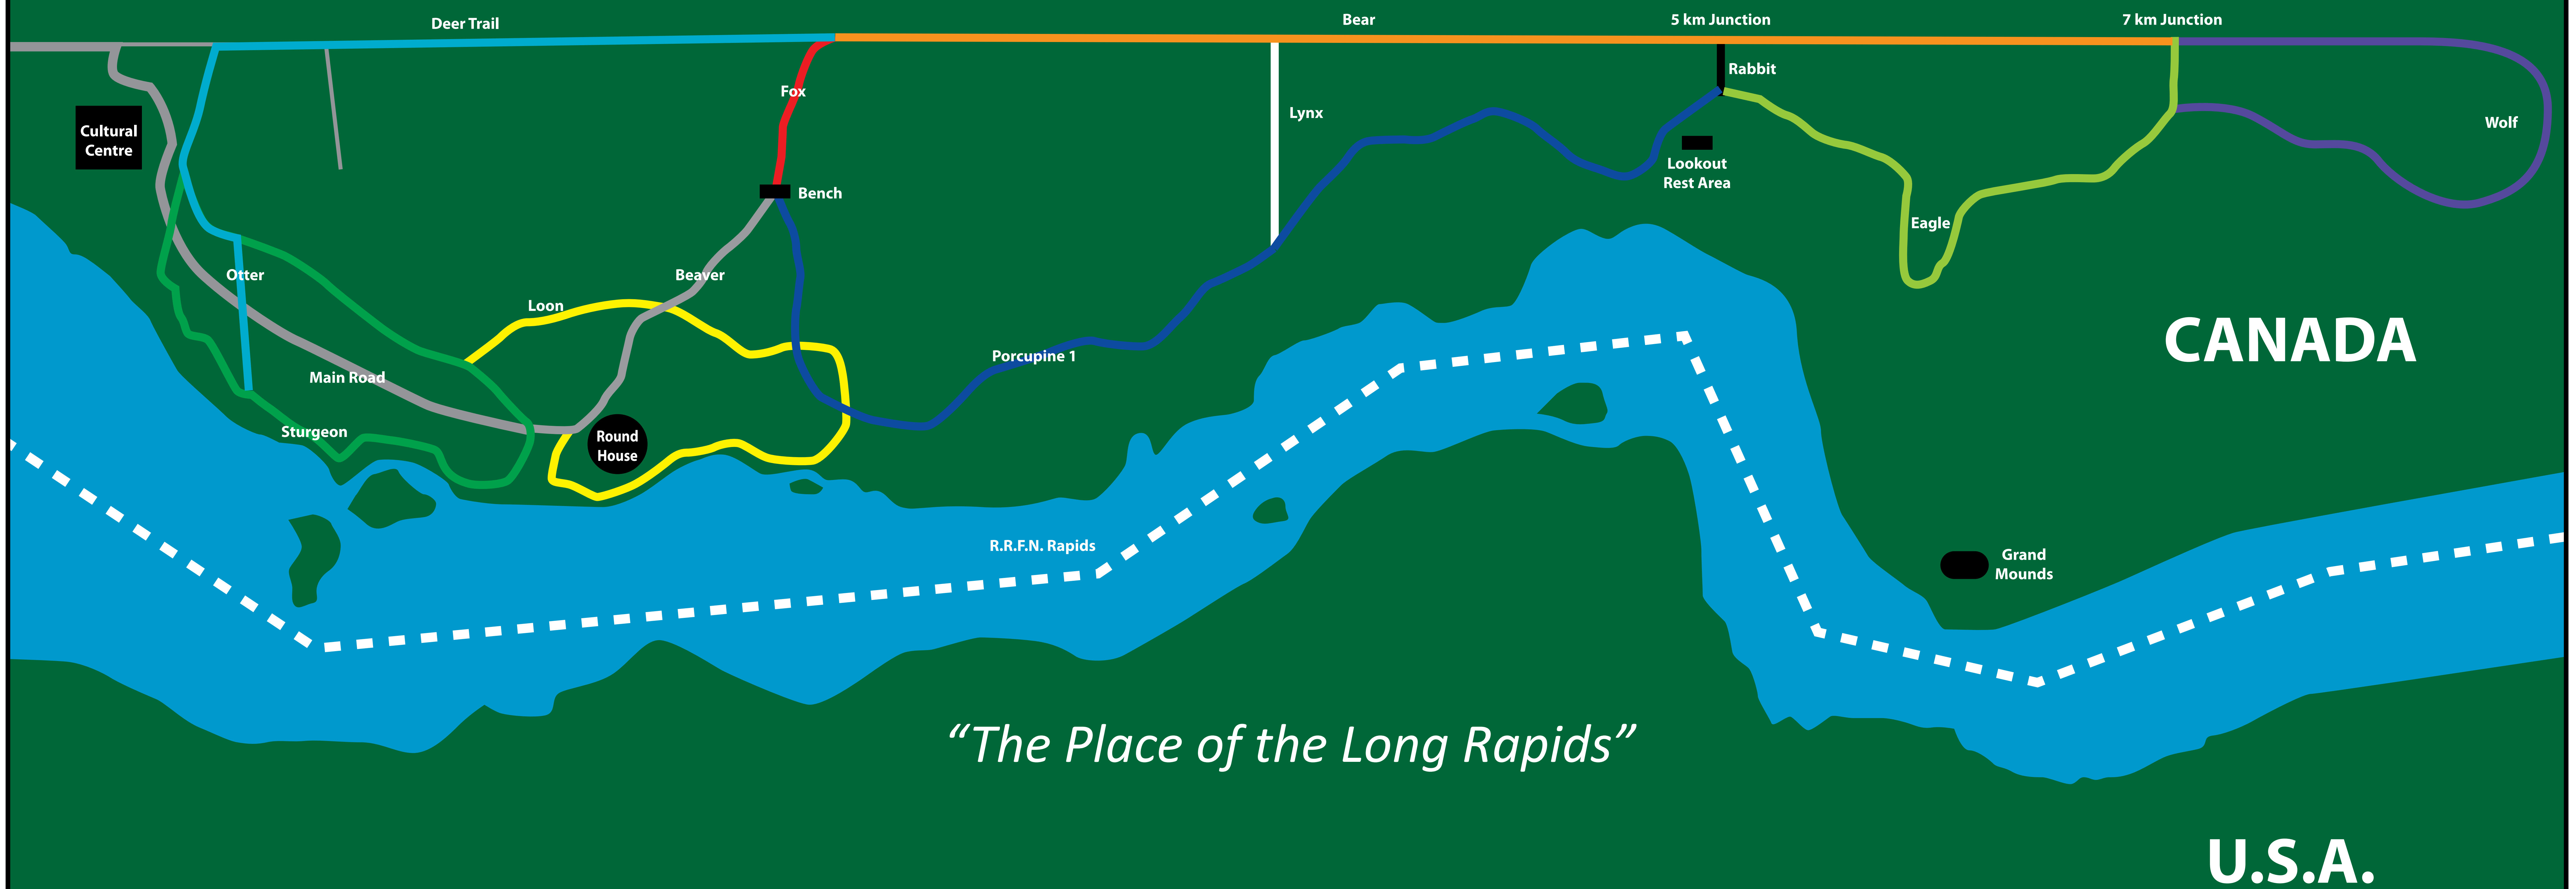

# Kay-Nah-Chi-Wah-Nung

## HISTORICAL CENTRE

[www.manitoumounds.com](http://www.manitoumounds.com)

### LEGEND

- |               |          |                   |                         |
|---------------|----------|-------------------|-------------------------|
| — Beaver      | — Fox    | — Lynx            | — Sturgeon (Snowshoe)   |
| — Porcupine 1 | — Wolf   | — Eagle           | — Deer Trail (Snowshoe) |
| — Bear        | — Rabbit | — Loon (Snowshoe) | — Otter (Snowshoe)      |